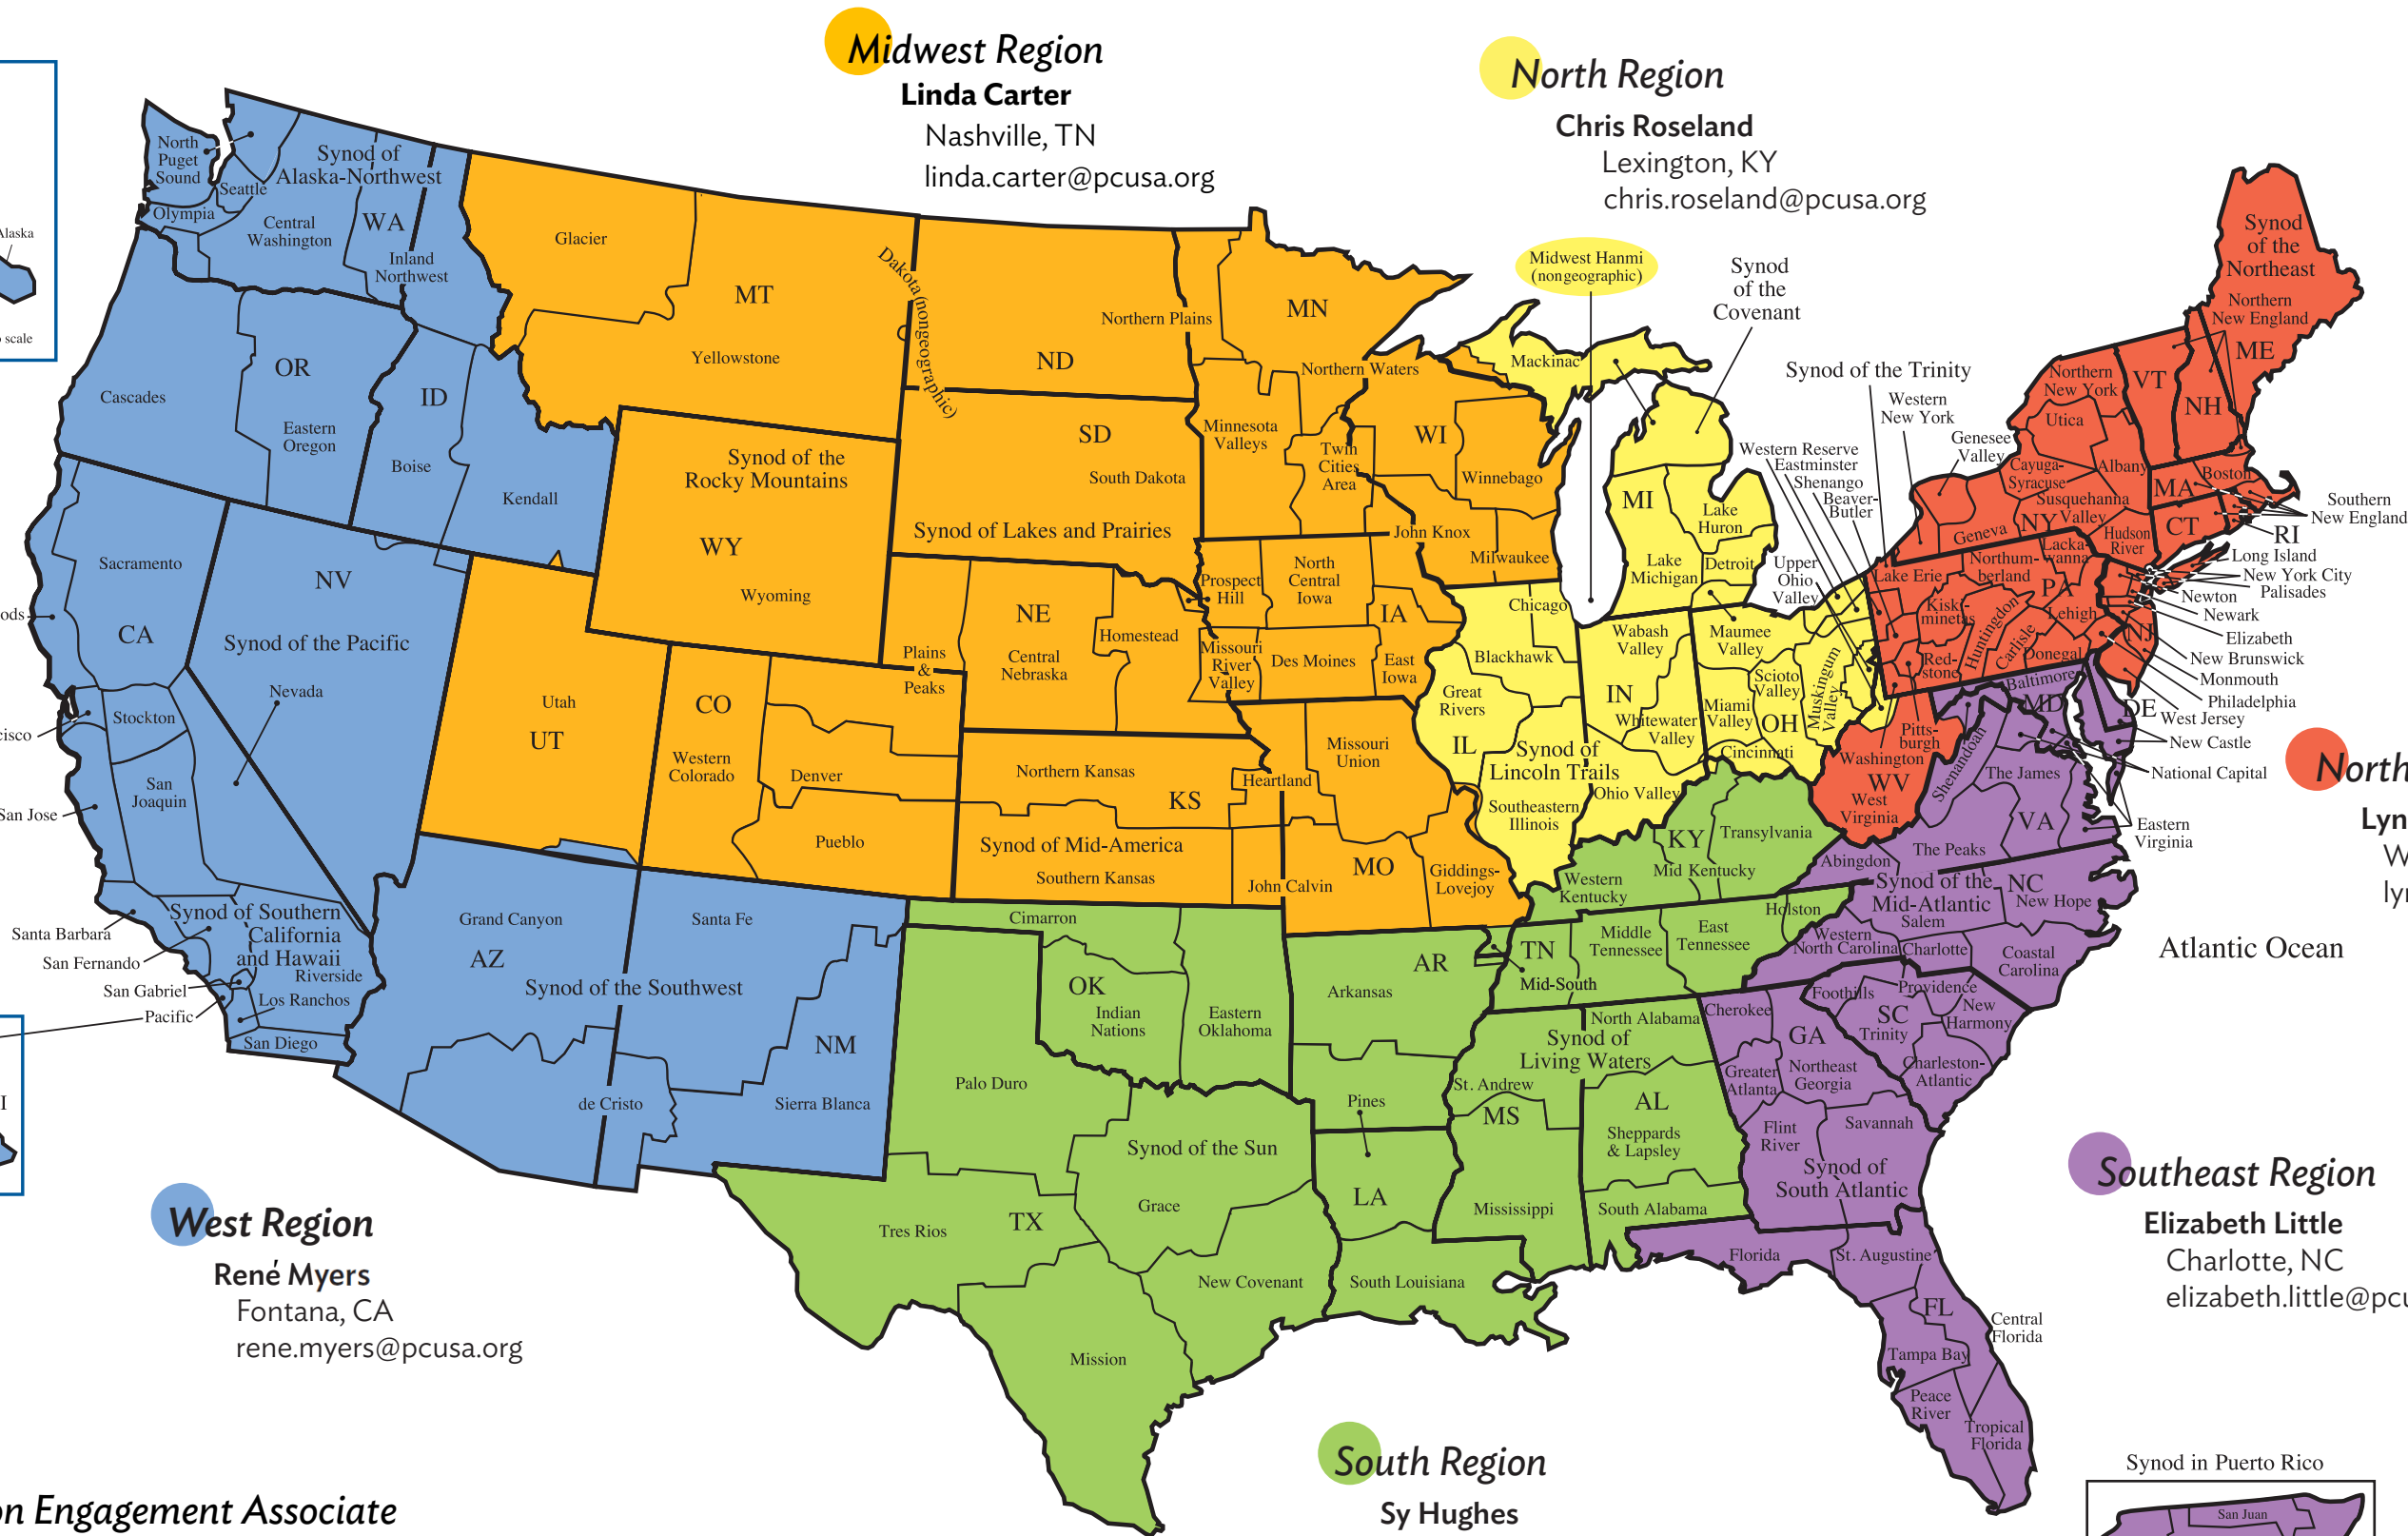

Mission Engagement and Support Regions

Mission Engagement Advisors

Midwest Region
Linda Carter
 Nashville, TN
 linda.carter@pcusa.org

North Region
Chris Roseland
 Lexington, KY
 chris.roseland@pcusa.org

Northeast Region
Lynne Foreman
 Waxhaw, NC
 lynne.foreman@pcusa.org

West Region
René Myers
 Fontana, CA
 rene.myers@pcusa.org

Southeast Region
Elizabeth Little
 Charlotte, NC
 elizabeth.little@pcusa.org

South Region
Sy Hughes
 Lexington, VA
 sy.hughes@pcusa.org

Mission Engagement Associate
Nicole Gerkins
 Louisville, KY
 nicole.gerkins@pcusa.org